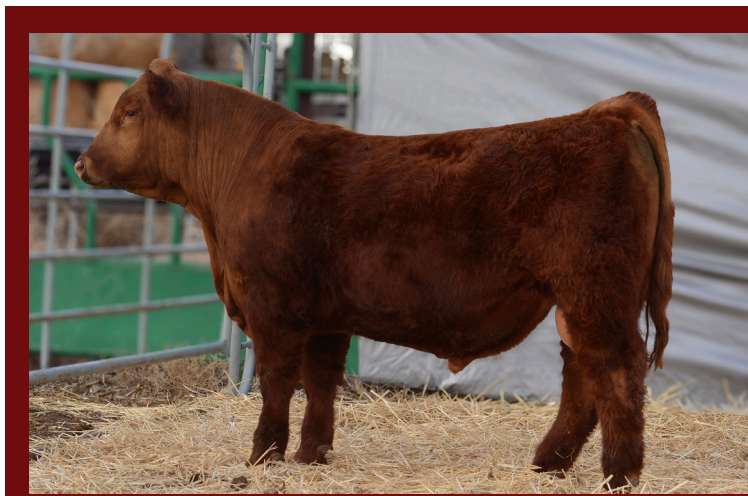

SALE Bulls

Lot
27

WRC MR LOVER BOY L27

Birth Date: 2/9 | Color: Red | Percentage: Purebred Simmental

SIRE: HTP/SVF DURACELL T52

THSF LOVER BOY B33

RP/MP RIGHT TO LOVE 015U

DAM: MR NLC UPGRADE U8676

WRC MISS UPGRADE C530

WRC MRS SHANNIGAN N330

Birth Weight

79

W Weight

835

CE	BW	WW	YW	
11.2	1.3	83.7	121.9	
MCE	M	MWW	API	TI
5.3	27.1	68.8	134	84.3

For those of you looking for a high-performing red bull, look no further than WRC Mr Lover Boy. This exceptional bull boasts personal numbers that match his EPD's, making him an ideal choice for those seeking a big-spread bull. He started off with a mere 79 lb. actual birth weight and pushed his weaning weight to 835 lbs. His dam is a top-performing female, with a great disposition, who always takes AI and has produced the best calves at the ranch. Lot 27's grand-dam also produced a powerhouse bull, WRC Mr In Time X12, whose daughters are represented in many of this year's and past years' offerings.

Lot
28

WRC MR CYCLONE L28

Birth Date: 2/4 | Color: Red | Percentage: Purebred Simmental

SIRE: W/C BANKROLL 811D

W/C CYCLONE 385H

W/C ANGEL 8598F

DAM: YARDLEY CLEAR VISION C266

WRC MISS CLEAR VISION G991

WRC MISS UPGRADE C591

Birth Weight

88

W Weight

805

CE	BW	WW	YW	
13.6	-0.3	69	97.8	
MCE	M	MWW	API	TI
7.1	18.4	52.7	129.2	76.7

Lot 28, WRC Mr Cyclone, is arguably the most stylish and best fronted red or black bull in this year's offerings. With the maternal side of this bull tracing back to one of Taylor's best club calf cows, he exhibits the exceptional style and beautiful front end of his dam's family. Lot 28 has a maternal sister in her first year of production, and she is about as picture perfect as it gets. She has a large, square udder with excellent teat placement and structure. We joke with Taylor about switching tags on her cows when she is not around. After seeing her in production-she would be first on the list. A cattlemen seeking to clean up some large-ribbed, heavy fronted old school cattle, Lot 28 would be an excellent choice.

Lot
29

WRC MR LOVER BOY L29

Birth Date: 2/11 | Color: Black | Percentage: Purebred Simmental

SIRE: HTP/SVF DURACELL T52

THSF LOVER BOY B33

RP/MP RIGHT TO LOVE 015U

DAM: YARDLEY CLEAR VISION C266

WRC MISS CLEAR VISION F895

WRC MS AMIGO B495

Birth Weight

81

W Weight

820

CE	BW	WW	YW	
12.9	0	76.1	104.5	
MCE	M	MWW	API	TI
5.5	21.5	59.4	136.8	80.9

WRC Mr Lover Boy L29 is a great example of why we are excited about Lover Boy's continued success in our breeding program. Lover Boy's offspring have calving ease and average to lighter birth weights, these traits contribute to the vigor of the calves. His Clear Vision dam shows the moderation, large ribcage, and muscularity typical of Clear Vision daughters. Although she fell behind as a first-time heifer (calving in late March), she has since recovered and calves early-to-middle of our January/February calving season. It's rare for heifers to recover after a delayed first calving, but we recognized this cow's fertility would be an asset.